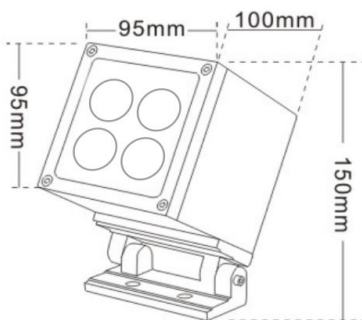

Square Spotlight

Product Code
OPTOSL6CS4*3W220VA

IP rating	67
Ik rating	8
Source type	High power LED
Source life time	>50,000h at 25°C ambient temperature
CRI	>80
Step McAdam	3
Source flux	1440 lm
Source efficiency	120 lm/W
Delivered flux	960 lm
Delivered efficiency	80 lm/W
Input power	12W
Supply voltage	110~240V AC
Insulation Class	insulation class III
Power supply	Built in constant current
Material	aluminium
Light colour/CCT	3000K/4000K/6000K
Beam angle	15°/24°/36°/60°
Mounting	surface mount
Reflector color	black
Finishing	Grey/Black

Technical drawing

Temperature limits

Working temperature	-30C° to +50C°
Storage temperature	-50C° to +80C°

Light control

ON/off

Construction

Die cast aluminum shell, surface sandblasting treatment, anti-corrosion and rust prevention, adjustable bracket, tempered glass, stainless steel screws