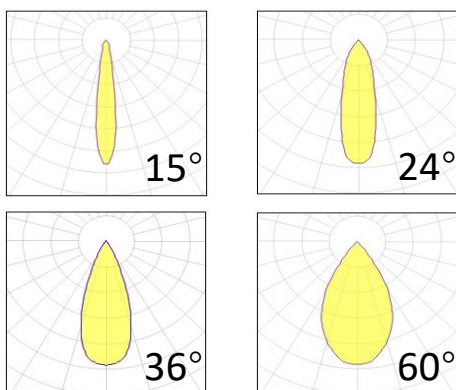

Photometrics

Warranty

- 5-year limited system warranty standard
- Warranty does not cover product failure due to an overvoltage event (power surge)
- For installations where power surge may be possible, NICOR recommends installing additional surge protection at the electrical distribution panel

Specifications